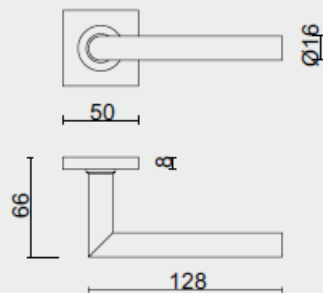

BEGUILLE **PRO SQUARE I SHAPE 16MM INOX PLUS R+E**

ART. **6.396.000**

€ 29,48

DEURKRAUK **PRO PRO SQUARE I SHAPE 16MM INOX PLUS R+E CYL**

BEGUILLE **PRO PRO SQUARE I SHAPE 16MM INOX PLUS R+E CYL**

ART. **6.396.001**

€ 29,48

DEURKRAUK **PRO SQUARE I SHAPE 16MM INOX PLUS R+WC**

BEGUILLE **PRO PRO SQUARE I SHAPE 16MM INOX PLUS R+WC**

ART. **6.396.002**

€ 50,54

**PRO RVS 304**  
PROFESSIONAL QUALITY LABEL

**3**  
YEARS  
GUARANTY