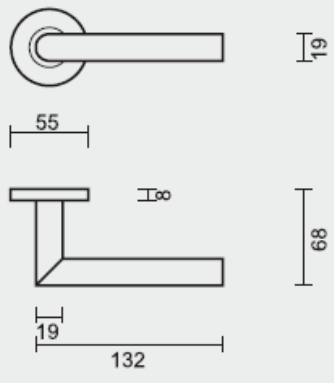

BEGUILLE **PRO I SHAPE 19MM INOX PLUS R+E**

ART. **6.011.000**

€ 23,17

DEURKRUUK **PRO I SHAPE 19MM INOX PLUS R+E CYL**

BEGUILLE **PRO I SHAPE 19MM INOX PLUS R+E CYL**

ART. **6.011.001**

€ 23,17

DEURKRUUK **PRO I SHAPE 19MM INOX PLUS R+WC**

BEGUILLE **PRO I SHAPE 19MM INOX PLUS R+WC**

ART. **6.011.002**

€ 42,86

PRO RVS 304
PROFESSIONAL QUALITY LABEL

3
YEARS
GUARANTY