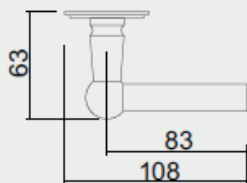

PRO FINISH
100% ITALIAN MANUFACTURE

3
YEARS
GUARANTY