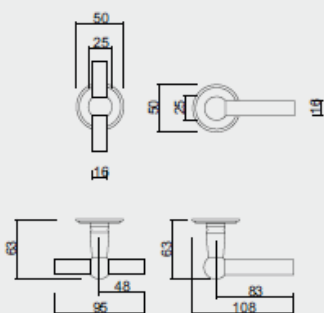

PRO FINISH
100% ITALIAN MANUFACTURE

3
YEARS
GUARANTY