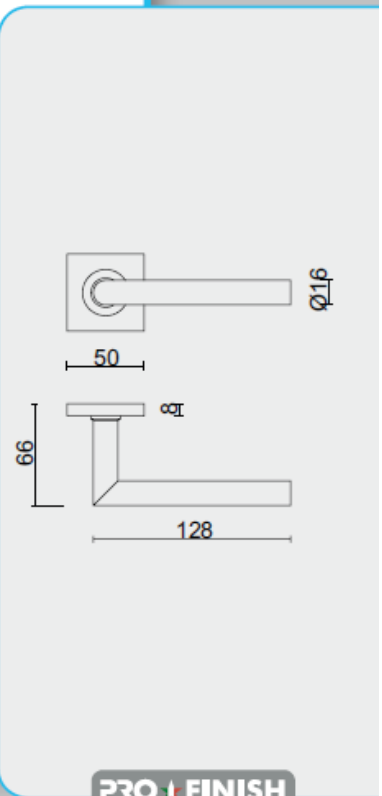

PRO FINISH
100% ITALIAN MANUFACTURE