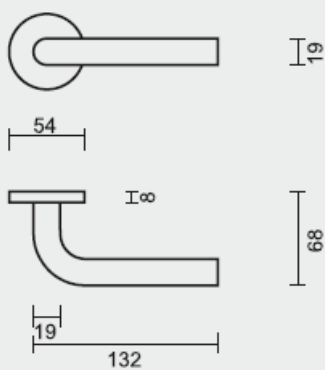

PRO RVS 304
PROFESSIONAL QUALITY LABEL