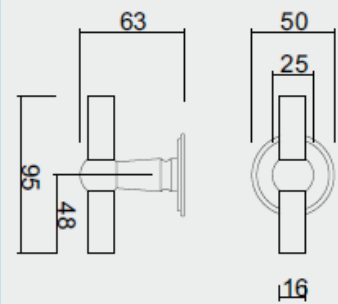

PRO FINISH
100% ITALIAN MANUFACTURE