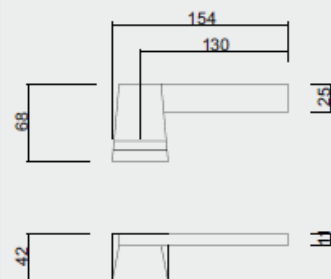

PRO FINISH
100% ITALIAN MANUFACTURE