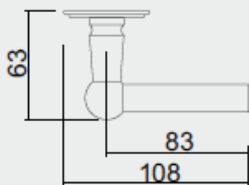

PRO FINISH
100% ITALIAN MANUFACTURE