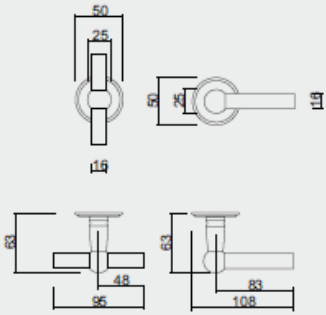

PRO FINISH
100% ITALIAN MANUFACTURE