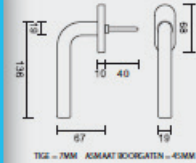

RAAMKRUUK I SHAPE 19MM DK INOX PLUS

CREMONE I SHAPE 19MM OB INOX PLUS

ART. 2.029.000

€ 19,90

PRO RVS 304
PROFESSIONAL QUALITY LABEL

RAAMKRUUK L SHAPE 19MM DK INOX PLUS

CREMONE L SHAPE 19MM OB INOX PLUS

ART. 2.030.000

€ 19,90

PRO RVS 304
PROFESSIONAL QUALITY LABEL

RAAMKRUUK C SHAPE 19MM DK INOX PLUS

CREMONE C SHAPE 19MM OB INOX PLUS

ART. 2.031.000

€ 19,90

PRO RVS 304
PROFESSIONAL QUALITY LABEL

RAAMKRUUK LISA DK INOX LOOK