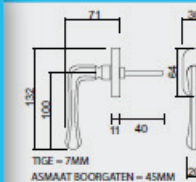

€ 34,00

PRO FINISH
100% ITALIAN MANUFACTURE

RAAMKRUUK GRETA DK INOX LOOK

CREMONE GRETA OB INOX LOOK

ART. 2.280.000