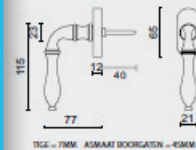

€ 19,90

PRO RVS 304
PROFESSIONAL QUALITY LABEL

RAAMKRUUK LISA DK INOX LOOK

CREMONE LISA OB INOX LOOK

ART. 2.269.000