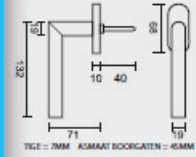

RAAMKRUUK I SHAPE 19MM DK INOX PLUS

CREMONE I SHAPE 19MM OB INOX PLUS

ART. 2.029.000

€ 19,90

PRO RVS 304
PROFESSIONAL QUALITY LABEL

RAAMKRUUK L SHAPE 19MM DK INOX PLUS

CREMONE L SHAPE 19MM OB INOX PLUS

ART. 2.030.000

€ 19,90

PRO RVS 304
PROFESSIONAL QUALITY LABEL

RAAMKRUUK C SHAPE 19MM DK INOX PLUS

CREMONE C SHAPE 19MM OB INOX PLUS

ART. 2.031.000

€ 19,90

PRO RVS 304
PROFESSIONAL QUALITY LABEL

RAAMKRUUK LISA DK INOX LOOK