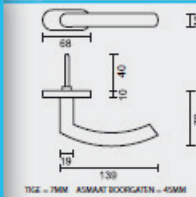

RAAMKRUUK I SHAPE 19MM DK INOX PLUS

CREMONE I SHAPE 19MM OB INOX PLUS

ART. 2.029.000

€ 19,90

PRO RVS 304
PROFESSIONAL QUALITY LABEL

RAAMKRUUK L SHAPE 19MM DK INOX PLUS

CREMONE L SHAPE 19MM OB INOX PLUS

ART. 2.030.000

€ 19,90

PRO RVS 304
PROFESSIONAL QUALITY LABEL

RAAMKRUUK C SHAPE 19MM DK INOX PLUS

CREMONE C SHAPE 19MM OB INOX PLUS

ART. 2.031.000

€ 19,90

PRO RVS 304
PROFESSIONAL QUALITY LABEL

RAAMKRUUK LISA DK INOX LOOK