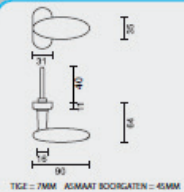

PRO-FINISH
100% ITALIAN MANUFACTURE