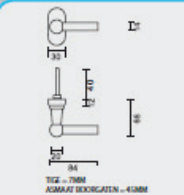

PRO-FINISH
100% ITALIAN MANUFACTURE