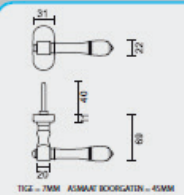

CREMONE **OLIVE NM OB INOX LOOK**

ART. **2.034.000**

PRO-FINISH
100% ITALIAN MANUFACTURE

€ 29,90

RAAMKRUK **PETRA NM L DK INOX LOOK**

CREMONE **PETRA NM L OB INOX LOOK**

ART. **2.038.000**

PRO-FINISH
100% ITALIAN MANUFACTURE