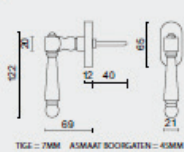

PRO-FINISH
100% ITALIAN MANUFACTURE