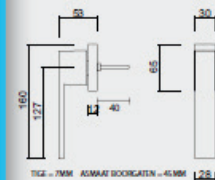

TIGE = 7MM ASMAAT BOORGATEN = 45MM

PRO FINISH
100% ITALIAN MANUFACTURE