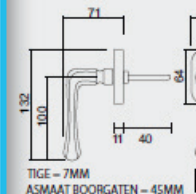

PRO-FINISH
100% ITALIAN MANUFACTURE

RAAMKRUK **LISA DK ZWART**

CREMONE **LISA OB NOIR**

ART. **2.269.090**