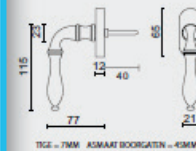

€ 32,00

PRO-FINISH
100% ITALIAN MANUFACTURE

RAAMKRUK **LISA DK ZWART**

CREMONE **LISA OB NOIR**

ART. **2.269.090**

RAL 9005

€ 34,00

PRO-FINISH
100% ITALIAN MANUFACTURE