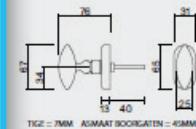

PRO-FINISH
100% ITALIAN MANUFACTURE

RAAMKRUK **GRETA DK ZWART**

CREMONE **GRETA OB NOIR**

ART. **2.280.090**