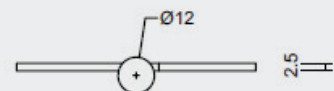

PRO RVS 304
PROFESSIONAL QUALITY LABEL