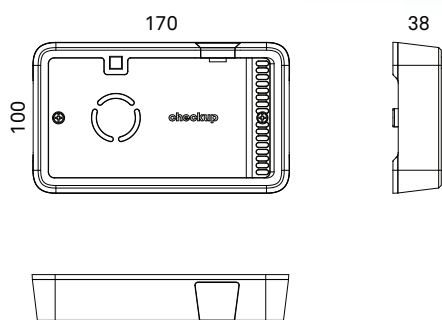

AIRCUB FRESH

Technische Fiche

Device for perfuming air inside closed compartments or restricted spaces.

INSTALLATION DIAGRAM FOR AIRCUB LIGHT

TECHNICAL SPECIFICATIONS:

- Use the template to mark the drilling position for wiring and securing the device (.1)
- Make a hole for the cable passage and the pre-drilled holes for securing the device (.2)
- Connect the micro USB socket to the object, pass the cable through the appropriate hole and put the object into position
- Secure AirCub Light with self-tapping screws (.3), then connect the socket to the power supply.

AIRCUB FRESH

Technische Fiche

COD. AIFREPNP

- ABS body W. 170 mm H. 100 mm D. 38 mm
- 1 fan with a capacity of 3.2 m³/h
- Interchangeable scented ceramic filter
- Power supply 100-240 V 50-60 Hz

COD. AIFREPNP/PB