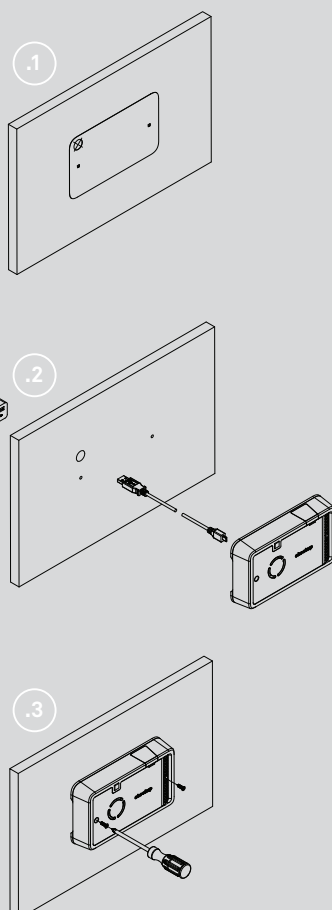

AIRCUB FRESH

Technische Fiche

Device for perfuming air inside closed compartments or restricted spaces.

INSTALLATION DIAGRAM FOR AIRCUB LIGHT

TECHNICAL SPECIFICATIONS:

- Use the template to mark the drilling position for wiring and securing the device (.1)
- Make a hole for the cable passage and the pre-drilled holes for securing the device (.2)
- Connect the micro USB socket to the object, pass the cable through the appropriate hole and put the object into position
- Secure AirCub Light with self-tapping screws (.3), then connect the socket to the power supply.

AIRCUB FRESH

Technische Fiche

COD. AIFREPNP

- ABS body W. 170 mm H. 100 mm D. 38 mm
- 1 fan with a capacity of 3.2 m³/h
- Interchangeable scented ceramic filter
- Power supply 100-240 V 50-60 Hz

COD. AIFREPNP/PB