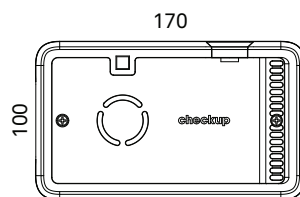

AIRCUB FRESH

Technische Fiche

DU PONT
HANDEL EN MAATWERK

AIRCUB — FRESH TECHNICAL DATA SHEET

Device for perfuming air inside closed compartments or restricted spaces.

INSTALLATION DIAGRAM FOR AIRCUB LIGHT

1

2

3

TECHNICAL SPECIFICATIONS:

- → Use the template to mark the drilling position for wiring and securing the device (1)
- → Make a hole for the cable passage and the pre-drilled holes for securing the device (2)
- → Connect the micro USB socket to the object, pass the cable through the appropriate hole and put the object into position
- → Secure AirCub Light with self-tapping screws (3), then connect the socket to the power supply.

38

COD. AIFREPNP

- → ABS body W. 170 mm H. 100 mm D. 38 mm
- → 1 fan with a capacity of 3.2 m³/h
- → Interchangeable scented ceramic filter
- → Power supply 100-240 V 50-60 Hz

COD. AIFREPNP/PB

- → Available in a version powered by a power bank

SCENTED FILTER

- → Interchangeable scented ceramic filter
- → Available No. 6 scented natural essences that can be purchased on Amazon: Cream, Lemon Balm, Softwood, Greenberry, Linen, Baby Powder

38