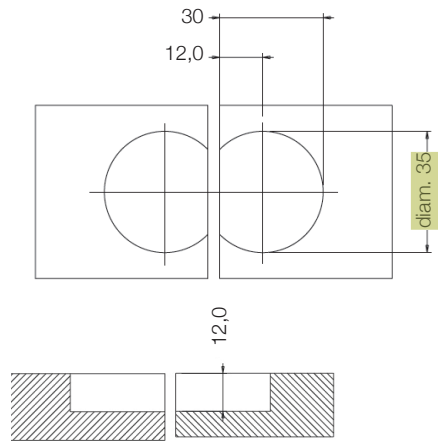

# HINGES FOR FLAP OPENING

Code	Box
HH072.002.002	200

## HINGES FOR FLAP OPENING DOOR CUP DIAMETER 26

Code	Box
HH072.002.003	500