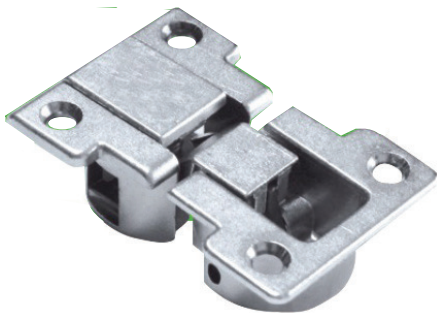

# HINGES FOR FLAP OPENING

Code	Box
HH072.002.002	200

## HINGES FOR FLAP OPENING DOOR CUP DIAMETER 26

Code	Box
HH072.002.003	500