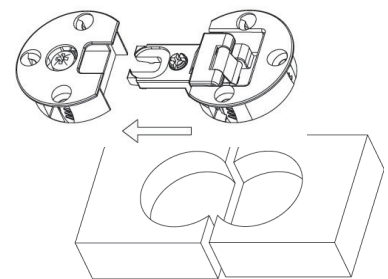

# HINGES FOR FLAP OPENING

Code	Box
HH072.002.002	200

## HINGES FOR FLAP OPENING DOOR CUP DIAMETER 26

Code	Box
HH072.002.003	500