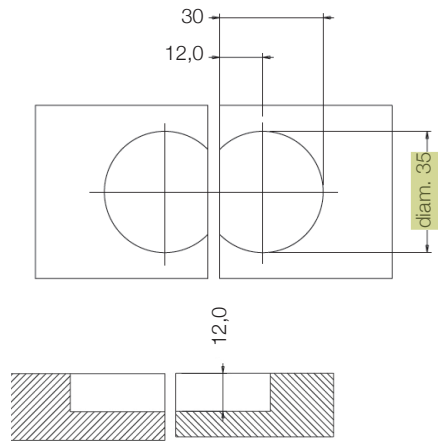

HINGES FOR FLAP OPENING

Code	Box
HH072.002.002	200

HINGES FOR FLAP OPENING DOOR CUP DIAMETER 26

Code	Box
HH072.002.003	500