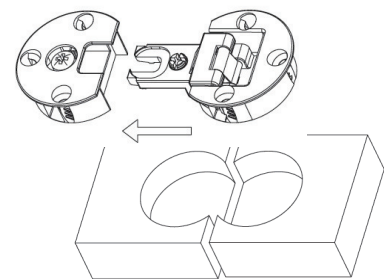

HINGES FOR FLAP OPENING

Code	Box
HH072.002.002	200

HINGES FOR FLAP OPENING DOOR CUP DIAMETER 26

Code	Box
HH072.002.003	500