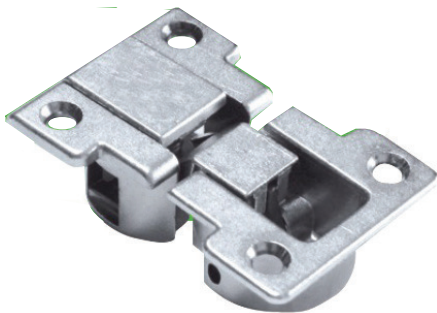

HINGES FOR FLAP OPENING

Code	Box
HH072.002.002	200

HINGES FOR FLAP OPENING DOOR CUP DIAMETER 26

Code	Box
HH072.002.003	500