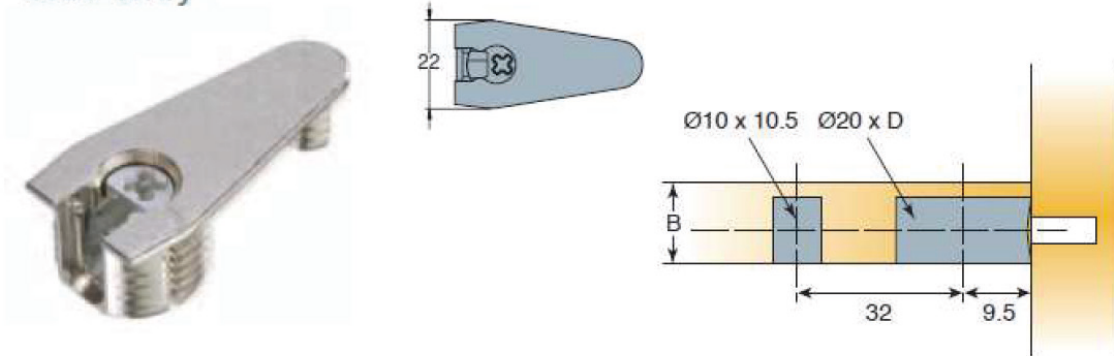

# VERBINDINGSBESLAG

Side-entry

0083 06459 (B = 15/16mm – D = 12.5mm)

0083 06461 (B = 18/19mm – D = 14mm)